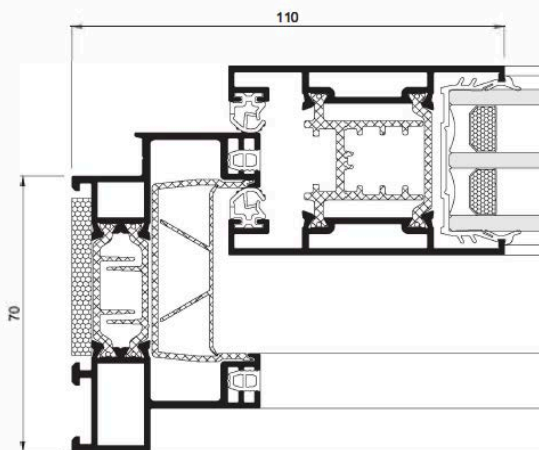

Its sashes of up to 240 kg weight allow a maximum dimensions of 2200 (W) x 2600 (H) mm.

Visi|line

Visiline 1 Sliding Door (PS6)

Visi|line

Transmittance

Uw from 1,2 (W/m²K)

Please consult typology, dimensions and glass

Finishes

Possibility of dual colour
Colour powder coating (RAL, mottled and rough)
Anodized

Sections Profile thickness

Frame 70 mm
126 mm 3 rails
Sash 48 mm

Polyamide strip length 34 mm

Opening possibilities

Sliding of 2, 3, 4 & 6 sashes
Possibility of 3 rails

Maximum dimensions/sash

Lift version
Width (L) = 2200 mm
Height (H) = 2600 mm

Consult maximum weight and dimensions according to typologies

Maximum weight/sash