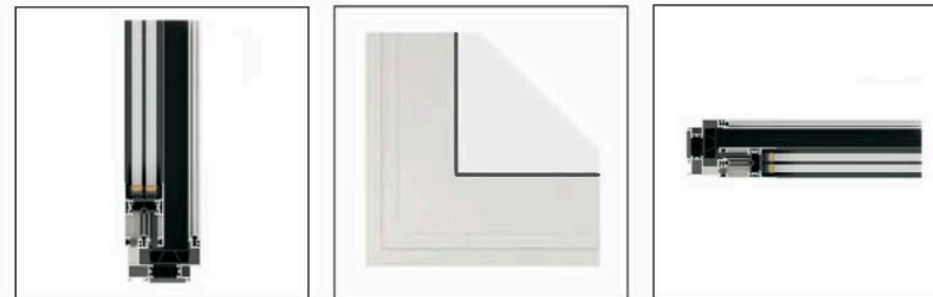

Finishes

Possibility of dual colour
Colour powder coating (RAL, mottled and rough)
Anodized

Sections Profile thickness

Frame 70 mm
126 mm 3 rails
Sash 48 mm

Polyamide strip length 34 mm

Opening possibilities